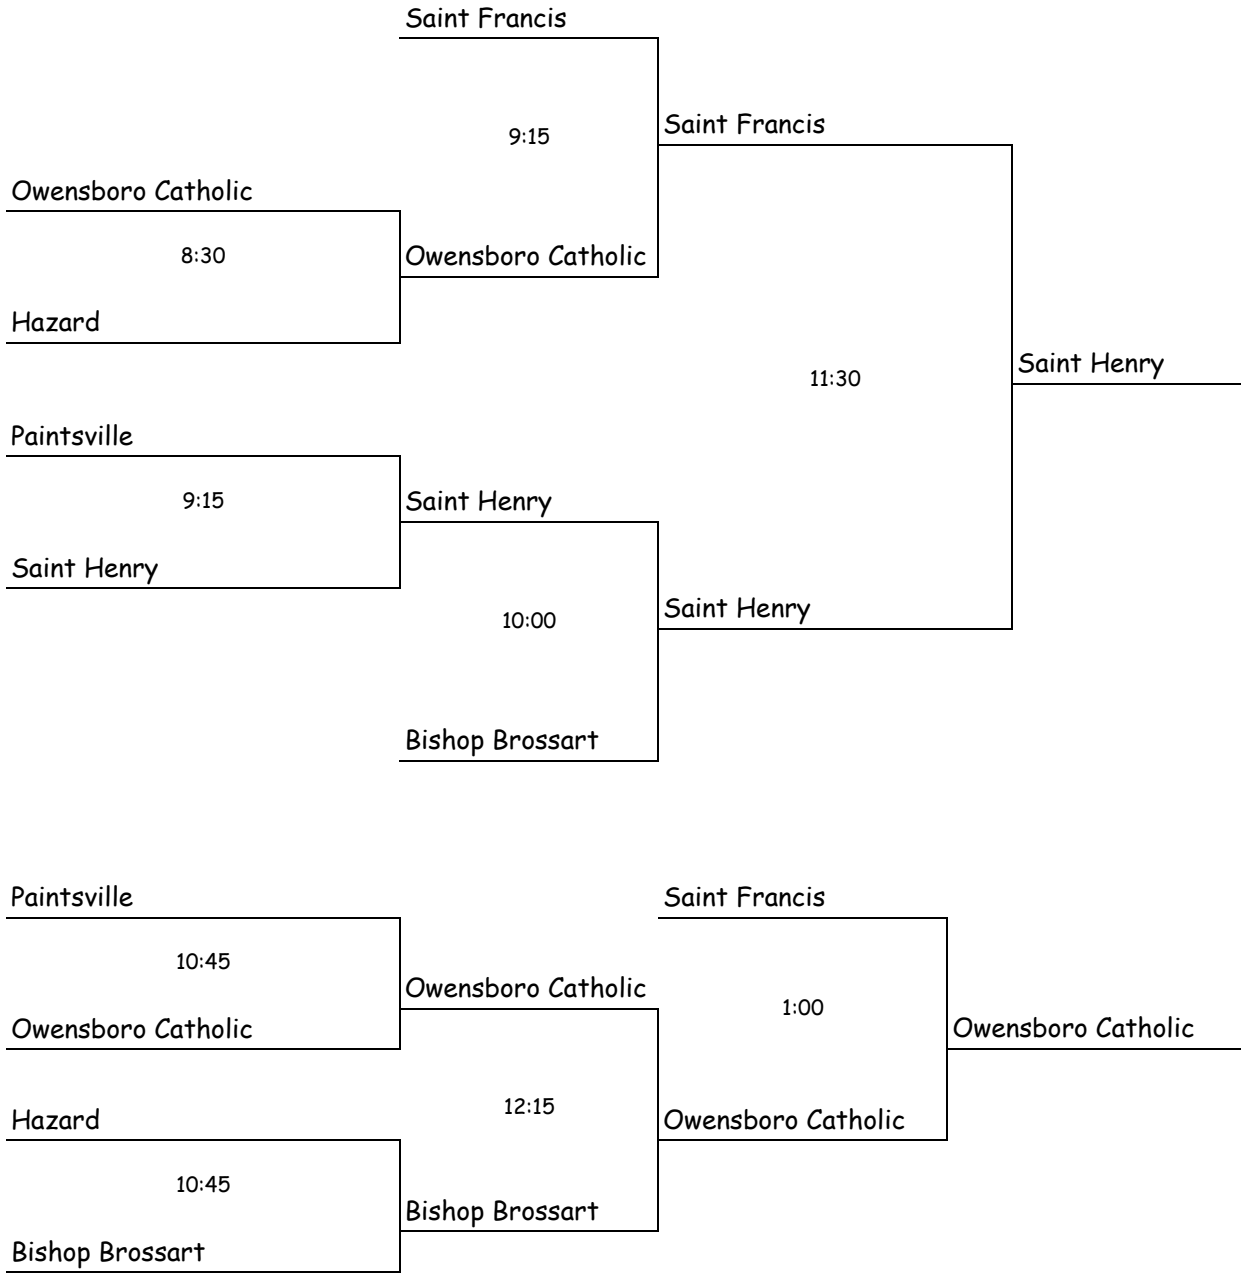

2009 Academic Tournament
January 10, 2009
Eastern Kentucky University
Championship Winners Bracket

Championship Consolation Bracket

Trimble County

Louisville Collegiate

Saint Henry

2009 Academic Tournament
 January 10, 2009
 Eastern Kentucky University
 Group A Winners Bracket

2009 Academic Tournament
January 10, 2009
Eastern Kentucky University
Group B Winners Bracket

2009 Academic Tournament
 January 10, 2009
 Eastern Kentucky University
 Group C Winners Bracket

2009 Academic Tournament
 January 10, 2009
 Eastern Kentucky University
 Group D Winners Bracket