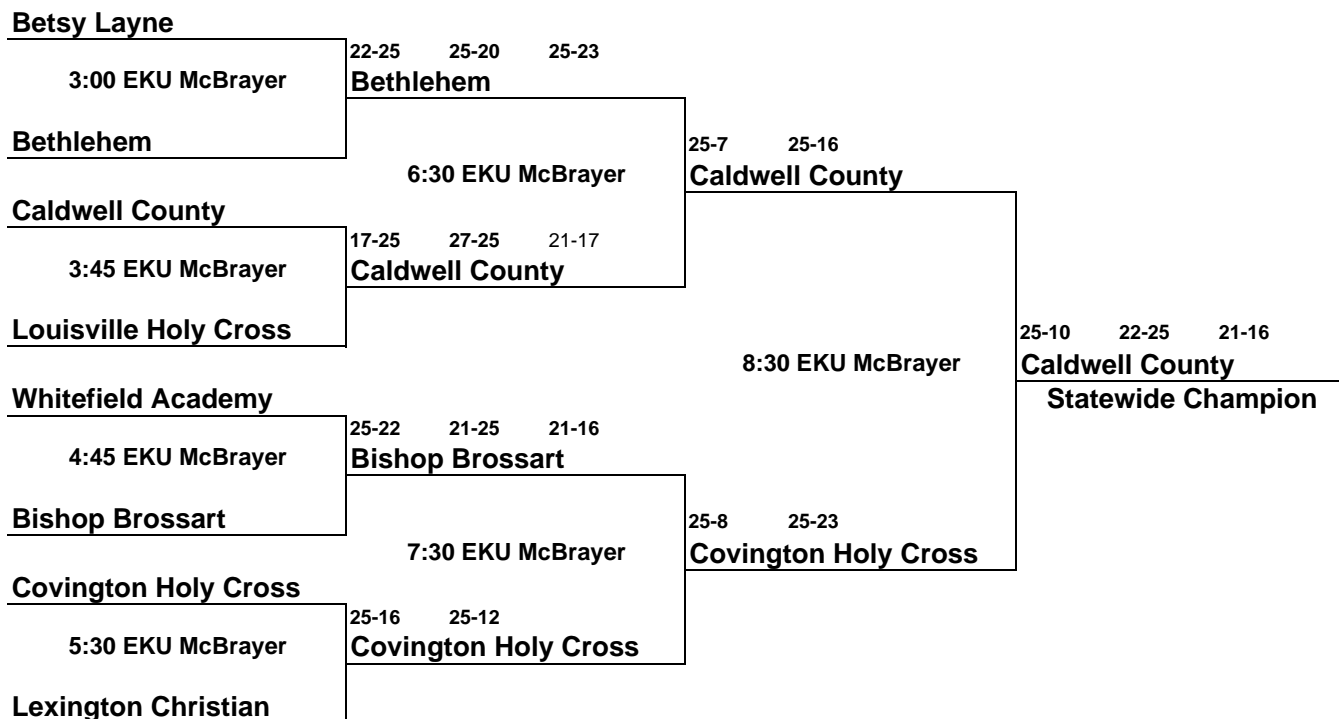

2010 Championship Bracket

2010 Bronze Division Bracket