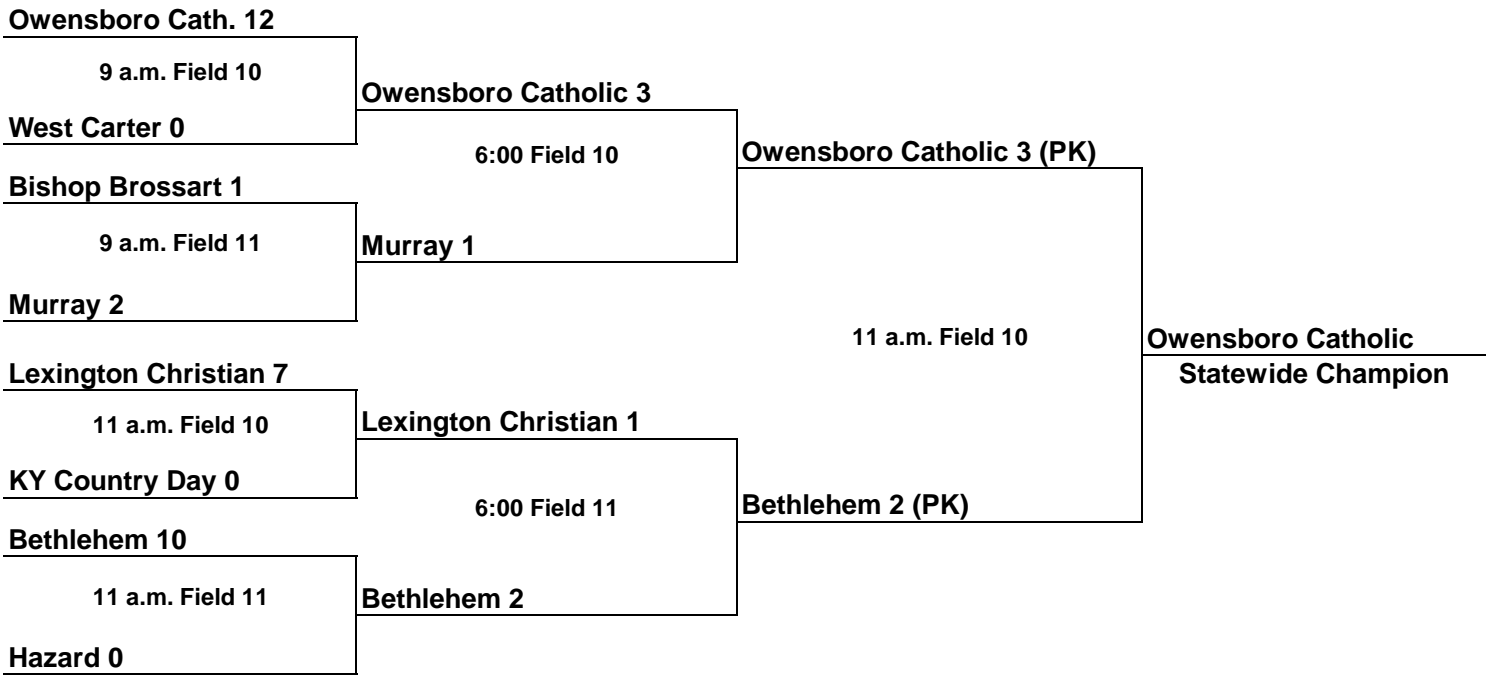

2014 Girls' Soccer Championship Bracket

2014 Sectional Results

Murray 10	University Heights 0
Owensboro Catholic 1	Glasgow 0
Bethlehem 8	Louisville Holy Cross 0
Kentucky Country Day 3	Walton-Verona 2
Bishop Brossart 2	Newport Central Catholic 0
Lexington Christian 2	Danville 0
Hazard 5	Middlesboro 0
West Carter 3	Pikeville 2