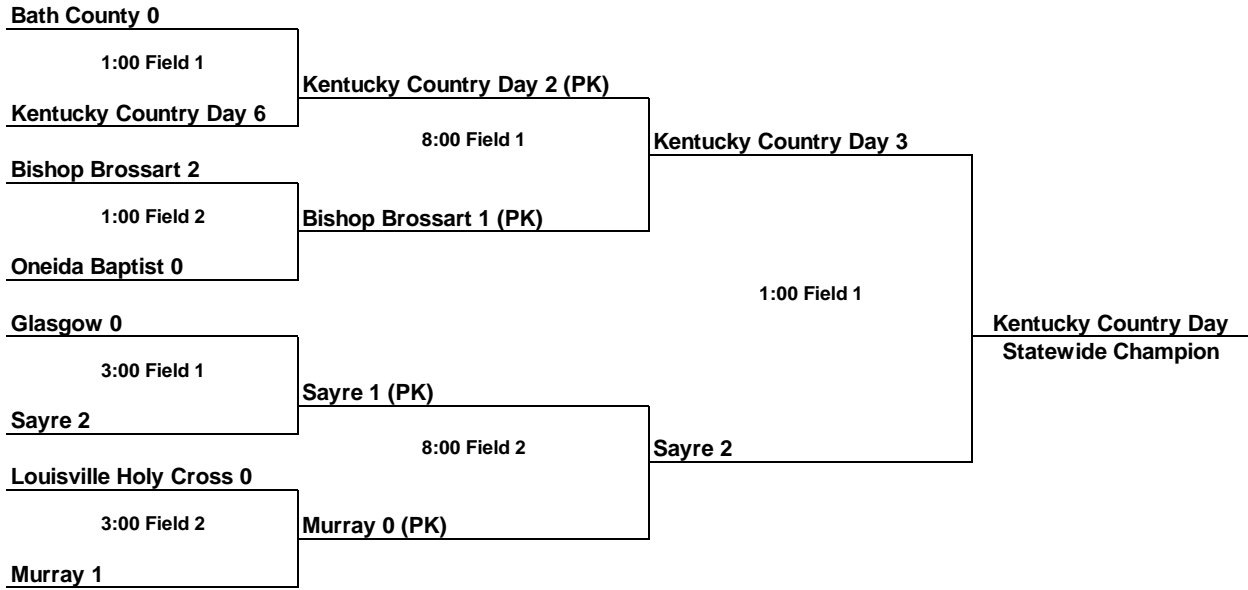

**Capital View Park Frankfort KY September 26 & September 27, 2015  
2015 Boys' Soccer Championship Bracket**

**2015 Sectional Results**

- |                         |                      |
|-------------------------|----------------------|
| Murray 4                | Caldwell County 1    |
| Glasgow 1               | Owensboro Catholic 0 |
| Louisville Holy Cross 5 | Bethlehem 0          |
| Kentucky Country Day 3  | Carroll County 0     |
| Bishop Brossart 4       | St. Henry 2          |
| Sayre 1                 | Somerset 0           |
| Oneida Baptist 5        | Hazard 2             |
| Bath County 4           | Paintsville 1        |