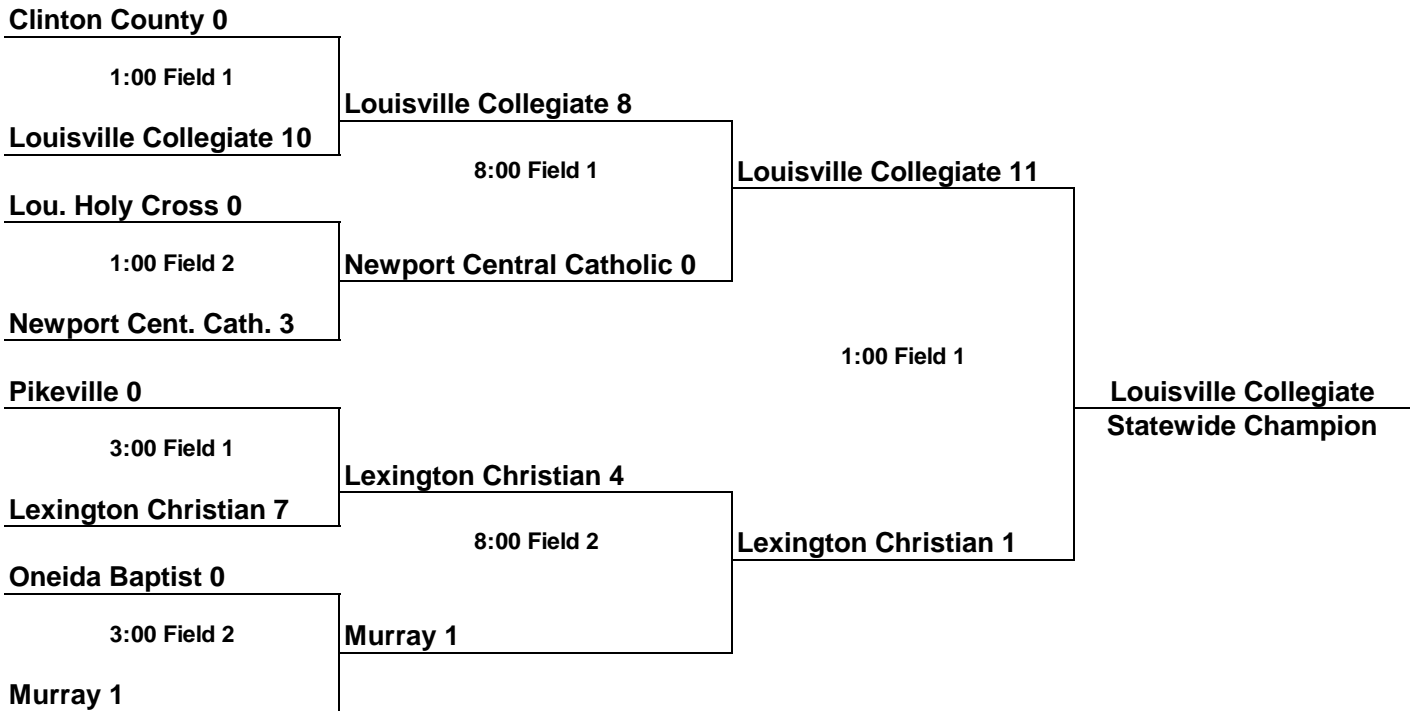

**Capital View Park Frankfort KY September 24 & September 25, 2016
2016 Boys' Soccer Championship Bracket**

2016 Sectional Results

- | | |
|-----------------------------------|-----------------------------|
| Murray 11 | Lyon County 2 |
| Clinton County 2 | Owensboro Catholic 0 |
| Louisville Holy Cross 2 | Bethlehem 1 |
| Louisville Collegiate 10 | Walton-Verona 0 |
| Newport Central Catholic 1 | Bishop Brossart 0 |
| Lexington Christian 5 | Somerset 0 |
| Oneida Baptist 10 | Hazard 1 |
| Pikeville 5 | West Carter 0 |