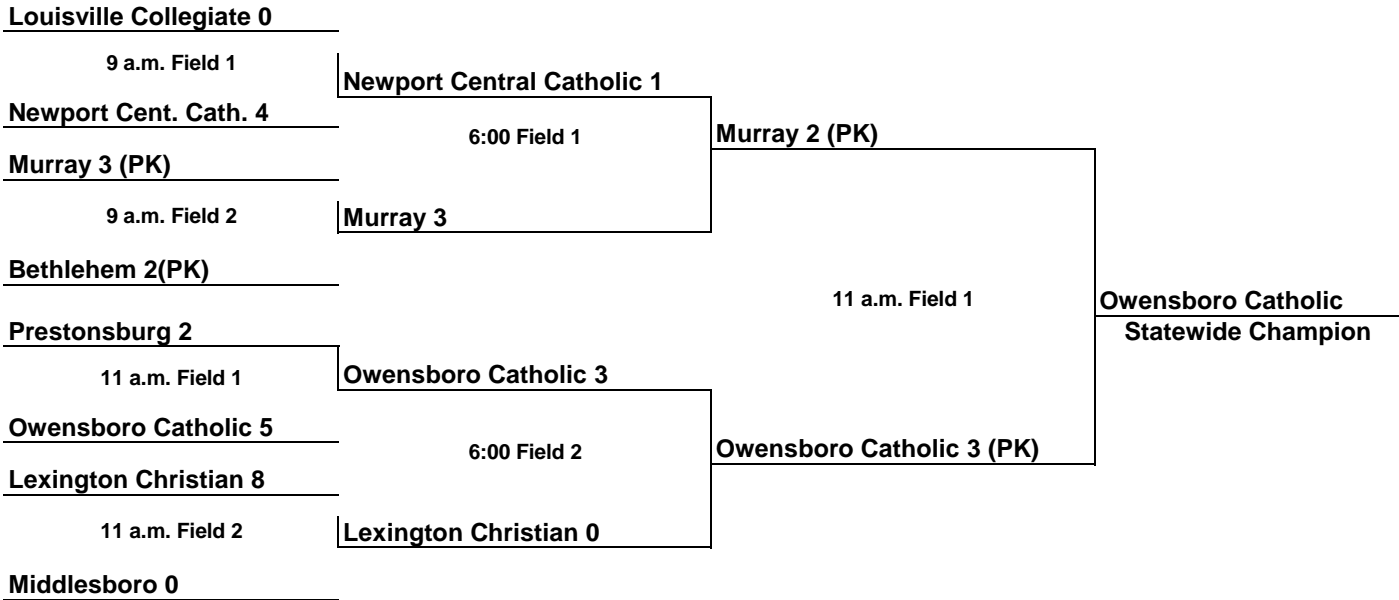

2016 Girls' Soccer Championship Bracket
Capital View Park Frankfort KY September 24 & September 25, 2016

2016 Sectional Results

- | | |
|----------------------------|-------------------------|
| Murray 7 | University Heights 1 |
| Owensboro Catholic 11 | Todd County Central 0 |
| Bethlehem 9 | Louisville Holy Cross 0 |
| Louisville Collegiate 3 | Walton-Verona 0 |
| Newport Central Catholic 7 | Bishop Brossart 0 |
| Lexington Christian 1 | Danville 0 |
| Middlesboro 4 | Breathitt County 0 |
| Prestonsburg 4 | Bath County 1 |