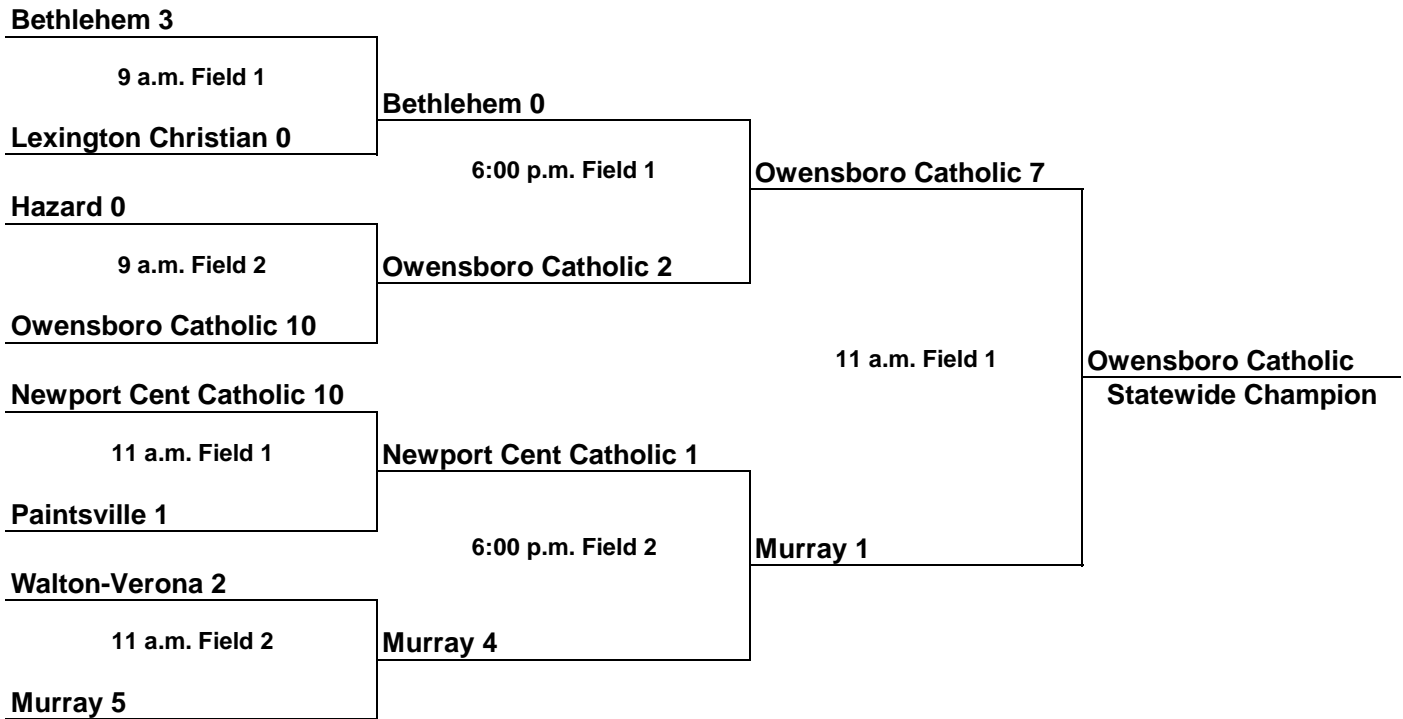

2017 Girls' Soccer Championship Bracket
Capital View Park Frankfort KY September 23 & September 24, 2017

2017 Sectional Results

- | | |
|-----------------------------------|--------------------------------|
| Murray 5 | University Heights 2 |
| Owensboro Catholic 10 | Todd County Central 0 |
| Bethlehem 10 | Louisville Holy Cross 0 |
| Walton-Verona 2 | Louisville Collegiate 0 |
| Newport Central Catholic 4 | Bishop Brossart 3 |
| Lexington Christian 3 | Danville 0 |
| Hazard 2 | Oneida Baptist 0 |
| Prestonsburg 5 | Bath County 2 |