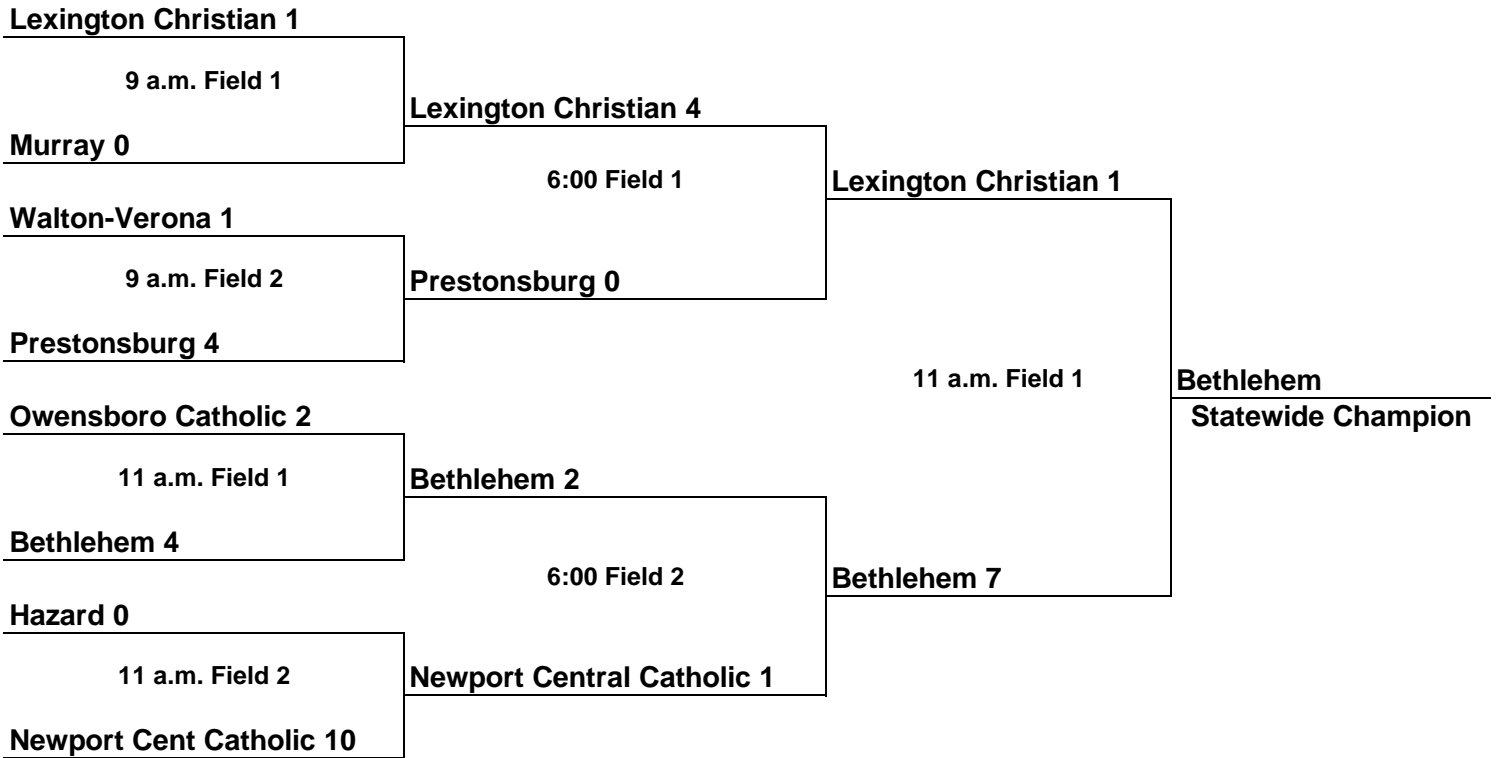

**Capital View Park Frankfort KY September 22 & September 23, 2018  
2018 Girls' Soccer Championship Bracket**

**2018 Sectional Results**

- |                                   |                                |
|-----------------------------------|--------------------------------|
| <b>Murray 6</b>                   | <b>University Heights 5</b>    |
| <b>Owensboro Catholic 1</b>       | <b>Todd County Central 0</b>   |
| <b>Bethlehem 10</b>               | <b>Louisville Holy Cross 0</b> |
| <b>Walton-Verona 2</b>            | <b>Louisville Collegiate 0</b> |
| <b>Newport Central Catholic 1</b> | <b>Bishop Brossart 0</b>       |
| <b>Lexington Christian 2</b>      | <b>Danville 0</b>              |
| <b>Hazard 1</b>                   | <b>Oneida Baptist 0</b>        |
| <b>Prestonsburg 7</b>             | <b>Bath County 1</b>           |