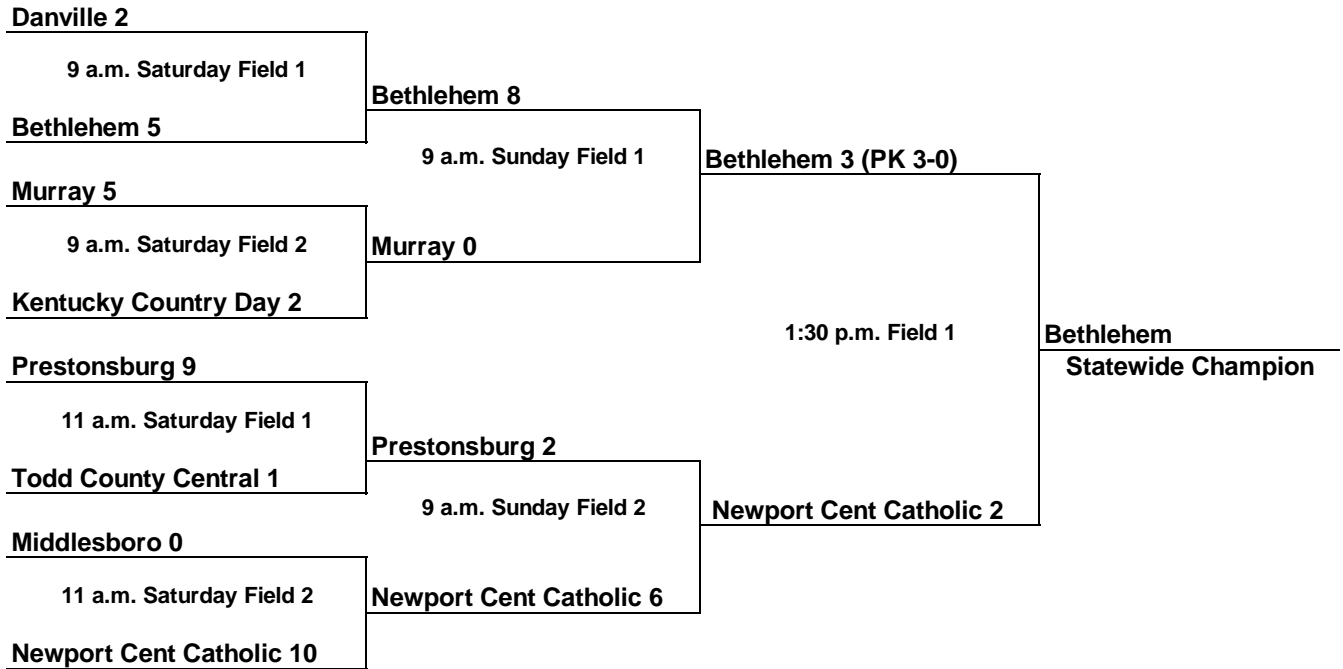

**Capital View Park Frankfort KY September 26 & September 27, 2020
2020 Girls' Soccer Championship Bracket**

2020 Sectional Results

- | | |
|-------------------------------|-------------------------|
| Murray 4 | University Heights 2 |
| Todd County Central defeated | Owensboro Catholic |
| Bethlehem 13 | Louisville Holy Cross 0 |
| Kentucky Country Day defeated | Walton-Verona |
| Newport Central Catholic 4 | Bishop Brossart 0 |
| Danville 3 | Sayre 2 |
| Middlesboro 2 | Hazard 0 |
| Prestonsburg 12 | West Carter 2 |