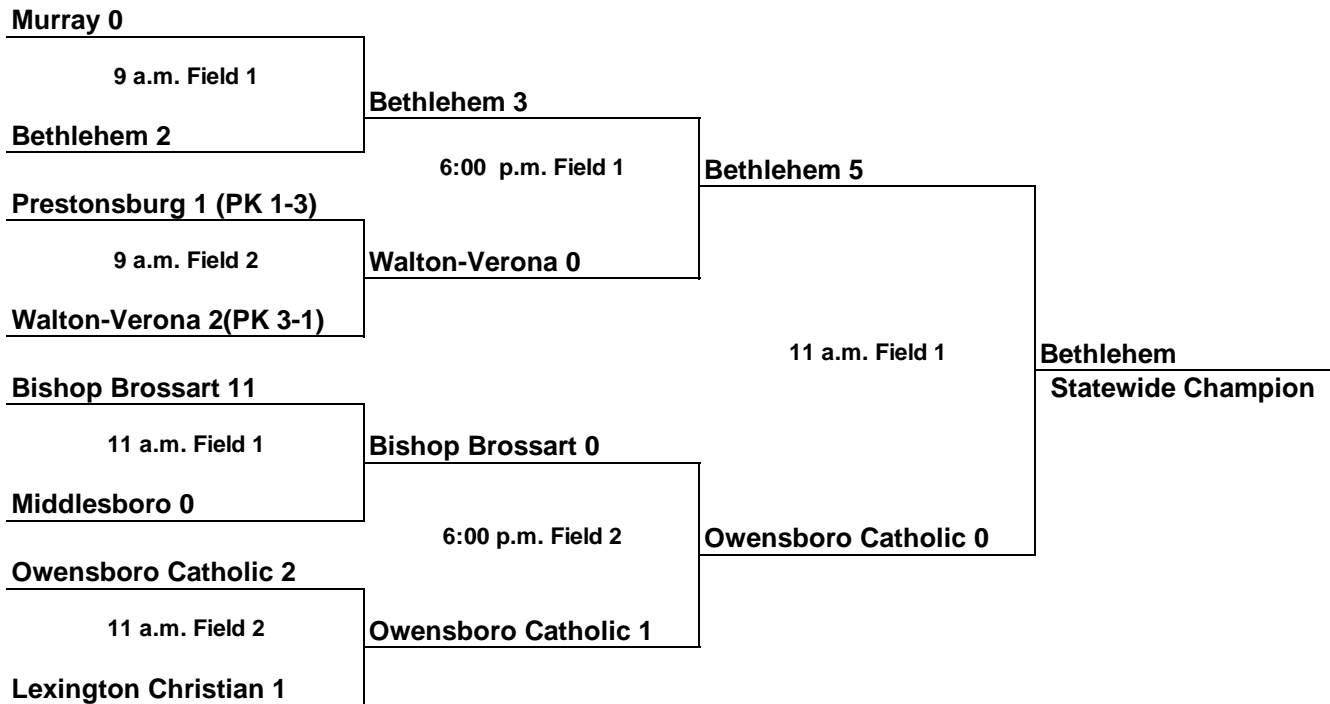

**Capital View Park Frankfort KY September 24 & September 25, 2022
2022 Girls' Soccer Championship Bracket**

2022 Sectional Results

- | | |
|-----------------------|-------------------------|
| Murray 6 | Caldwell County 0 |
| Owensboro Catholic 10 | Todd County Central 0 |
| Bethlehem 11 | Louisville Holy Cross 0 |
| Walton-Verona 2 | Louisville Collegiate 1 |
| Bishop Brossart 4 | St. Henry 2 |
| Lexington Christian 3 | Somerset 0 |
| Middlesboro 1 | Hazard 0 |
| Prestonsburg 8 | West Carter 1 |